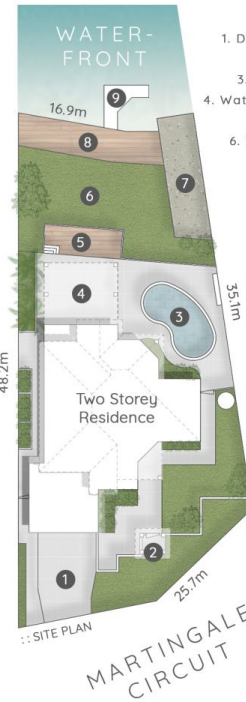

:: SITE PLAN

LEGEND

1. Driveway Parking
2. Gatehouse
3. Swimming Pool
4. Waterfront Alfresco
5. Sun Deck
6. Waterfront Yard
7. Boat Ramp
8. Boardwalk
9. Jetty

16 Martingale Circuit CLEAR ISLAND WATERS

845m²

4 Bed

3 Bath

2 Car + Off-Street

Internal 327m² | Porch & Alfresco 46m² | Gatehouse & Deck 25m² | Total 398m² or 43 Squares

amir prestige
PROPERTY AGENTS
Kris Valcic 0415 406 614

puredesign plans for purpose