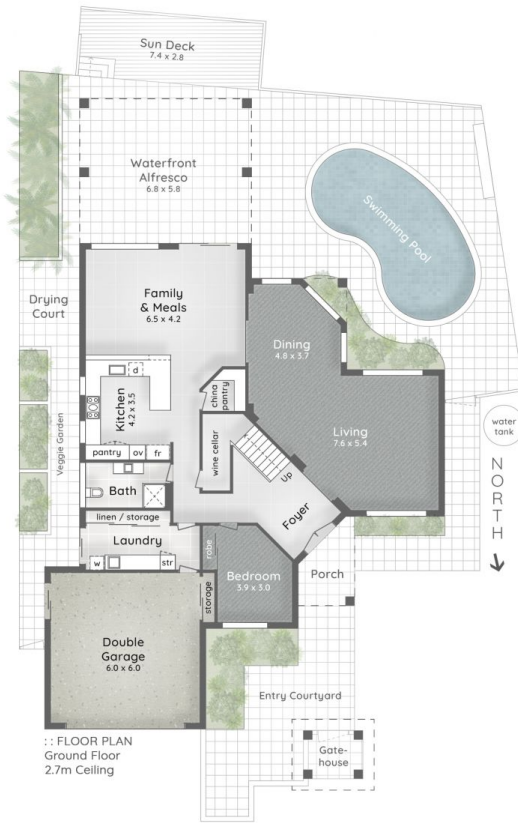

:: FLOOR PLAN Ground Floor 2.7m Ceiling