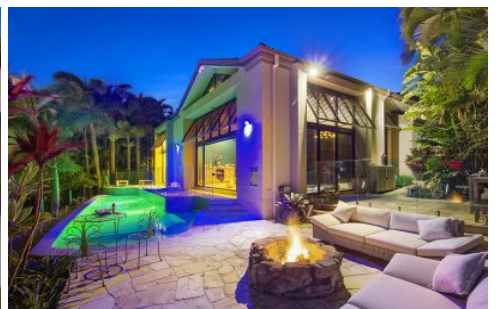

amir prestige

9 Queen Guineveres Place SOVEREIGN ISLANDS QLD

4 🏠 4 🚗 4 🚘

This architecturally unique home is situated in an exclusive enclave with prime position in the highly sought after Sovereign Islands.

In todays modern world, it is rare to find homes that incorporate so much character. From the indoor water features, to the use of timber highlights, the zen energy immediately gives a relaxed vibe from the very moment you enter.

Due to the homes northern aspect, the high ceilings in the living room encapsulate the natural sunlight and boasts an atmospheric feeling of serenity. Relax and unwind with beautiful pool and wide water views from the comfort of your lounge.