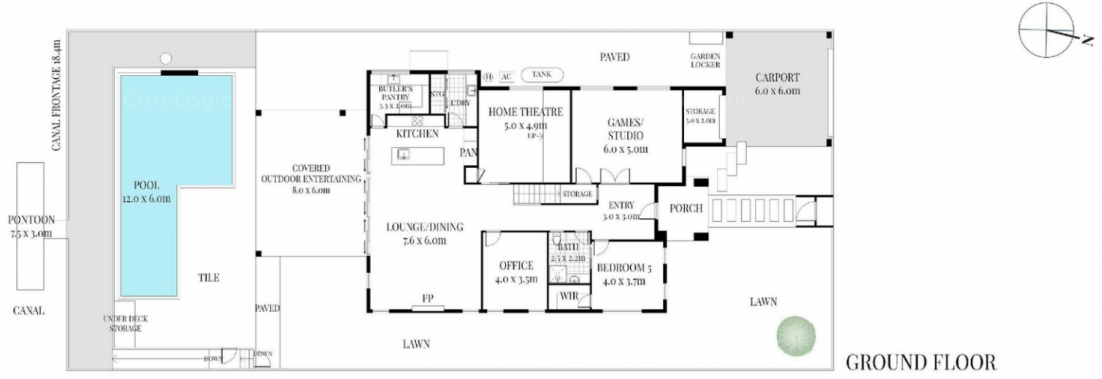

Type : House
Building Size : 46 sqm
Land Size : 779 sqm
View : <https://www.amirprestige.com.au/sale/qld/gold-coast/sorrento/residential/house/7253632>

Adam Cain
07 5501 4600

[For full version visit the website](https://www.amirprestige.com.au)