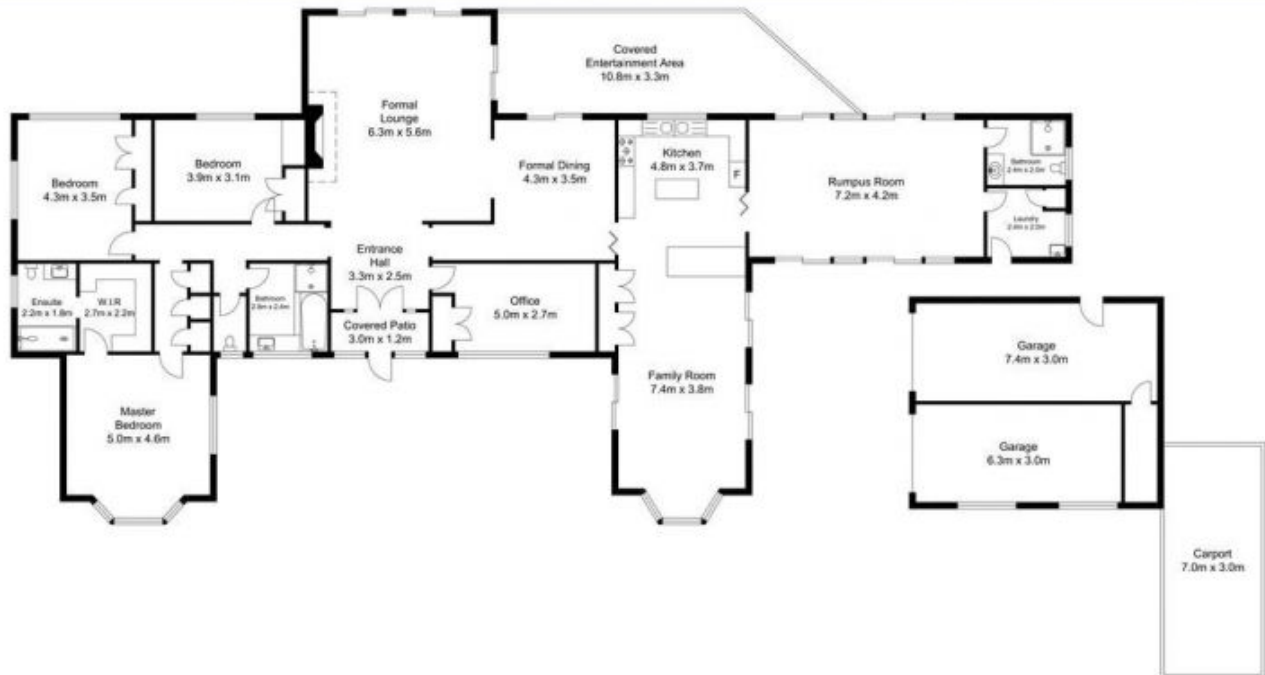

amir prestige

6 Rusa Court NERANG QLD

4  3  6 

This stunning acreage property is situated on 5546sqm of usable land and boasts a full size tennis court, grand circular driveway and abundance of light and space. Nestled in a secluded cul de sac in Nerangs horsing country this character home will impress you with its raked cathedral ceilings, log fireplace and spacious living areas which flow out to alfresco entertaining and the pool. This charming home is awaiting a family to enjoy the comforts of country living so close to the city.

Land Size : 5546 sqm

View : <https://www.amirprestige.com.au/sale/qld/go/ld-coast/nerang/residential/house/7260526>

- Popular horsing country set amongst quality acreage properties
- Multiple living areas, with dramatic cedar raked ceilings
- Formal lounge and dining with log fireplace
- Spacious four bedrooms or three bedrooms + study/library
- Large master suite with ensuite & walk-in-robe

TOTAL APPROX FLOOR AREA 354.39 SQ. M.

TOTAL APPROX LAND AREA 5546.0 SQ. M.

Whilst every attempt has been made to ensure the accuracy of the floor plan contained here, measurements of doors, windows, rooms and any other items are approximate and no responsibility is taken for any error, omission or mis-statement. This plan is for illustrative purposes only and should be used as such by any prospective purchaser.
www.zome.com.au