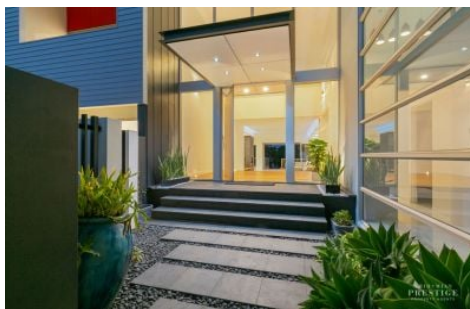

## 75 Campbell Street SORRENTO QLD

5 🛏 4 🚿 2 🚗

Located in the extremely sought after neighborhood of Sorrento, this 67 square\* architecturally designed home, sits on an east facing 751sqm block. Sorrento offers its residents tranquility and seclusion, whilst only minutes away from the hustle and bustle of Surfers Paradise and Broadbeach.