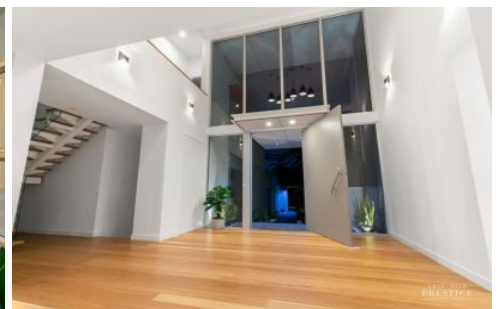

## 75 Campbell Street SORRENTO QLD

5 🛏 4 🚿 2 🚗

Located in the extremely sought after neighborhood of Sorrento, this 67 square\* architecturally designed home, sits on an east facing 751sqm block. Sorrento offers its residents tranquility and seclusion, whilst only minutes away from the hustle and bustle of Surfers Paradise and Broadbeach.