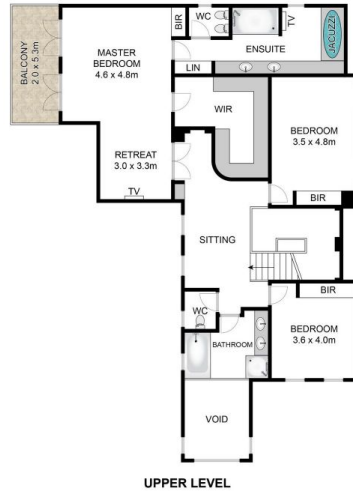

amir prestige

4 Waterview Crescent SORRENTO QLD

4 🚗 5 🚗 4 🚗

Designed by renowned architect Paul Ziukelis, this ultra-stylish and sophisticated 60sq plus home boasts chic interiors, luxury high end finishes and a multitude of cleverly designed outdoor entertaining spaces surrounded by perfectly manicured gardens and a stunning 12m pool. Situated on a large 897sqm block in the exclusive Riviera precinct of prestigious Sorrento, Casa Bianca is the ultimate home for those who appreciate quality, design and comfort in a premium location.

Approx. Land Area 897m²

Whilst bwr.com.au has made every attempt to ensure the accuracy of the floor plan contained here, measurements are approximate and no responsibility is taken for any error, omission, or mis-statement. This plan is for illustrative purposes only.