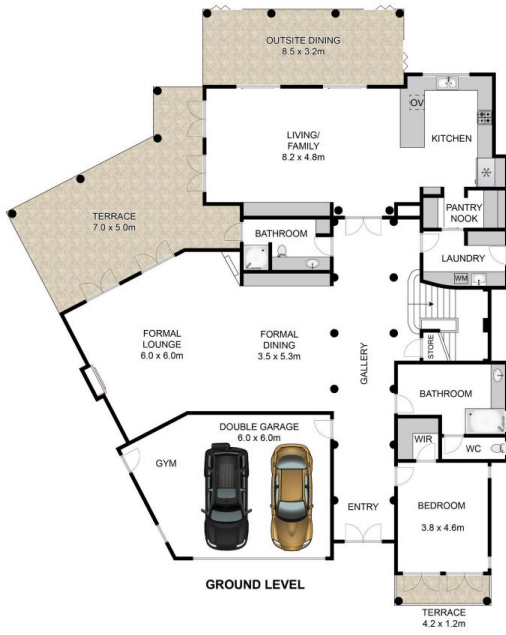

amir prestige

4 Waterview Crescent SORRENTO QLD

4 🚗 5 🚗 4 🚗

Designed by renowned architect Paul Ziukelis, this ultra-stylish and sophisticated 60sq plus home boasts chic interiors, luxury high end finishes and a multitude of cleverly designed outdoor entertaining spaces surrounded by perfectly manicured gardens and a stunning 12m pool. Situated on a large 897sqm block in the exclusive Riviera precinct of prestigious Sorrento, Casa Bianca is the ultimate home for those who appreciate quality, design and comfort in a premium location.

Type : House

View : <https://www.amirprestige.com.au/sale/qld/gold-coast/sorrento/residential/house/7260599>

Magnificent 60sq plus architect designed home on 897sqm in Sorrentos exclusive Riviera precinct

Approx. Land Area 897m²

Whilst bwr.com.au has made every attempt to ensure the accuracy of the floor plan contained here, measurements are approximate and no responsibility is taken for any error, omission, or mis-statement. This plan is for illustrative purposes only.