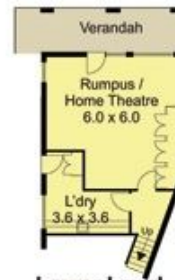

Lower Level

Areas	
Living Ground	337 sq m
Living Upper	262 sq m
Living Lower	55 sq m
Garage & Carport	83 sq m
Outdoor Entertaining	50 sq m
Colonnade	31 sq m
Balconies	60 sq m
Verandahs	31sq m
Total	909 sq m
	or 97 squares

© Copyright 2015
Property Onsite
Ph:0408 833 707