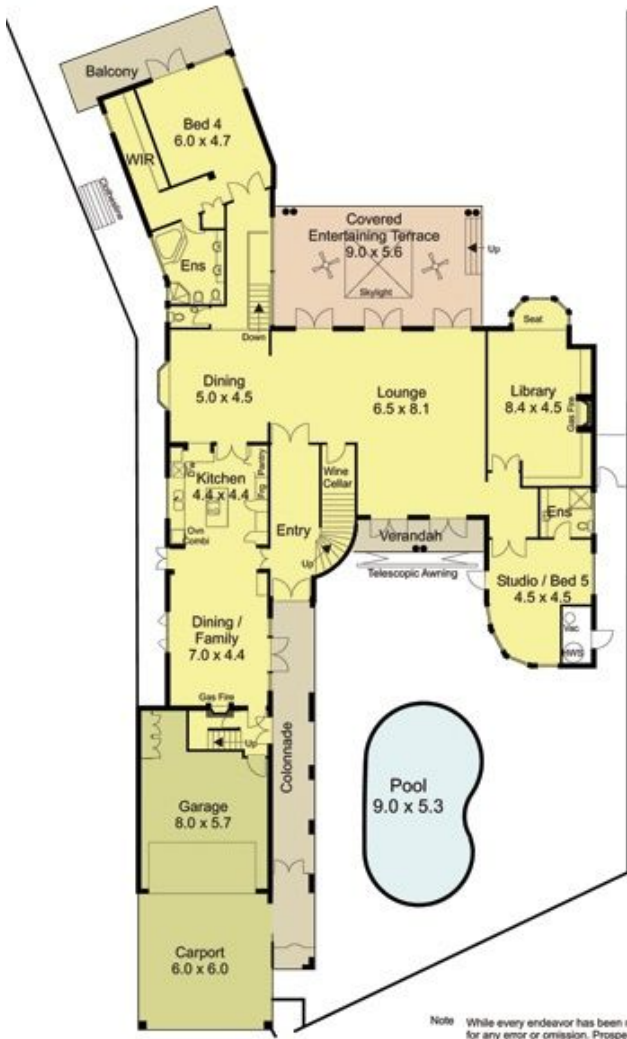

Areas	
Living Ground	337 sq m
Living Upper	262 sq m
Living Lower	55 sq m
Garage & Carport	83 sq m
Outdoor Entertaining	50 sq m
Colonnade	31 sq m
Balconies	60 sq m
Verandahs	31sq m
Total	909 sq m
	or 97 squares

© Copyright 2015
Property Onsite
Ph:0408 833 707