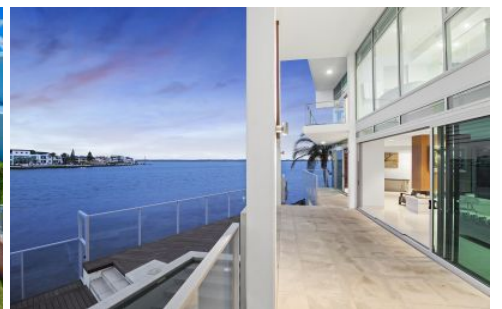

amir prestige

18A EPHRAIM ISLAND ACCESS PARADISE POINT QLD

4 🏠 5 🚗 5 🚗

A perfect Luxe beach house boasting 40m* of NE absolute Broadwater views. Spread over three levels this home is the pinnacle of waterfront living where absolute privacy and tranquility is yours, where every day is a holiday with sensational views out over the Broadwater, Sovereign Islands and beyond.

Ground level comprises of a spacious Kitchen with Miele appliances, open plan living and dining areas which flow effortlessly out through bi-fold stacker doors to the alfresco dining area that overlooks the sparkling pool by the Broadwater side soaking in northerly sun and amazing views.

Upstairs you will love the grand master suite overlooking magical water views and also features an impressive luxurious en-suite with free standing bath and marble

Land Size : 965 sqm
View : <https://www.amirprestige.com.au/sale/qld/go-ld-coast/paradise-point/residential/house/7260821>