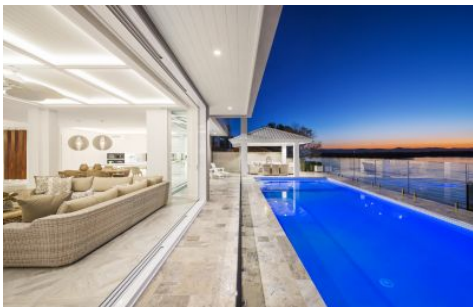

# amir prestige

45 Knightsbridge Parade West SOVEREIGN ISLANDS QLD

6 🚗 6 🚗 10 🚗

Boasting 1,375m<sup>2</sup>\* of light-filled, luxury living designed to take advantage of magnificent views of the Broadwater, hinterland and the park. No expense has been spared in making it into one of the signature lavish homes on arguably the best block on the Sovereign Islands! Multiple outdoor areas were envisioned to capture spectacular Broadwater and hinterland views while entertaining with family and friends. Perched on 742m<sup>2</sup>\* of prime open water land and featuring wide 24m\* of water frontage, ideal for a large boat or a cruiser.

**Type** : House  
**Land Size** : 742 sqm  
**View** : <https://www.amirprestige.com.au/sale/qld/go-ld-coast/sovereign-islands/residential/house/7260823>

Concrete construction, marvel in luxurious finishes, seamless flow, there is simply no comparison to this Hampton's inspired luxury home.