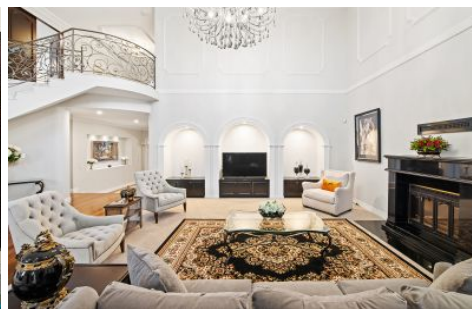

amir prestige

1-3 Queen Guineveres Place SOVEREIGN ISLANDS QLD

5 🏠 6 🚗 5 🚗

This is one of the most magnificent and grandest estates on Sovereign Islands, offering large scale living on 1571sqm* block with stunning Northerly aspect and extended canal views. Beautifully manicured gardens, water features and stone work compliments the architectural facade of this residence.

Type : House
Land Size : 1571 sqm
View : <https://www.amirprestige.com.au/sale/qld/gold-coast/sovereign-islands/residential/house/7260861>

As you walk through the grand double door entry your breath is taken away with the sweeping curved marble staircase and the soaring double storey ceilings to the formal living area. To add to this, the room is warmly lit by a glamorous crystal chandelier and floor to ceiling curtains. Lavish interiors, Calcutta marble, intricate cornices and architraves bring ambience to this elegant home.