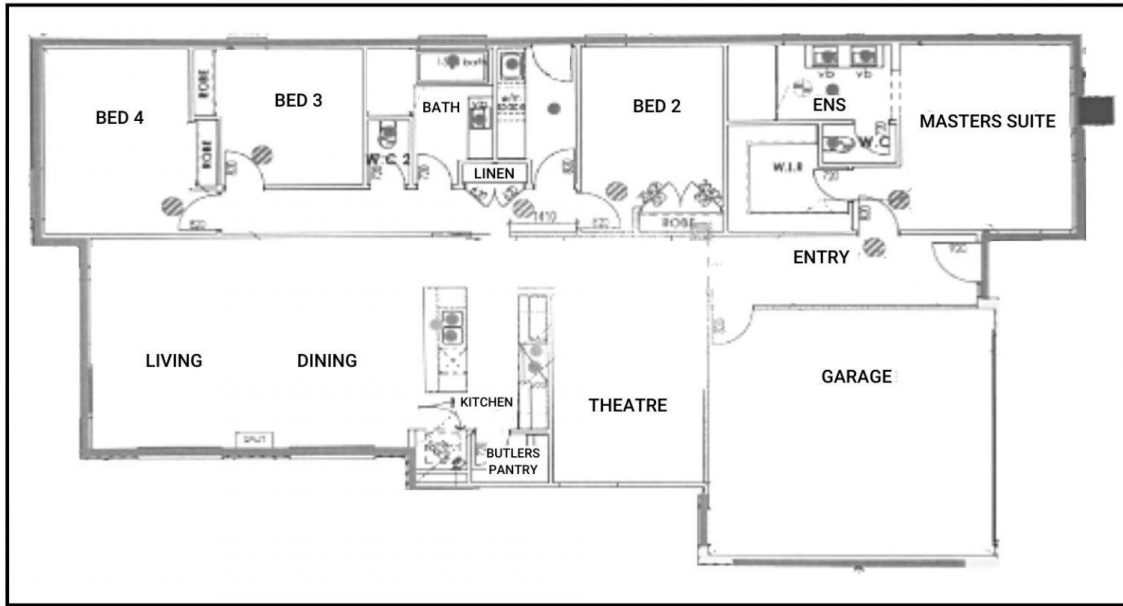

amir prestige

91 Great Sandy Circuit PIMPAMA QLD

4  2  3 

Land Size : 420 sqm

View : <https://www.amirprestige.com.au/sale/qld/gold-coast/pimpama/residential/house/7260953>

James Mokdsi

JAMES MOKDSI - 0416 671 211