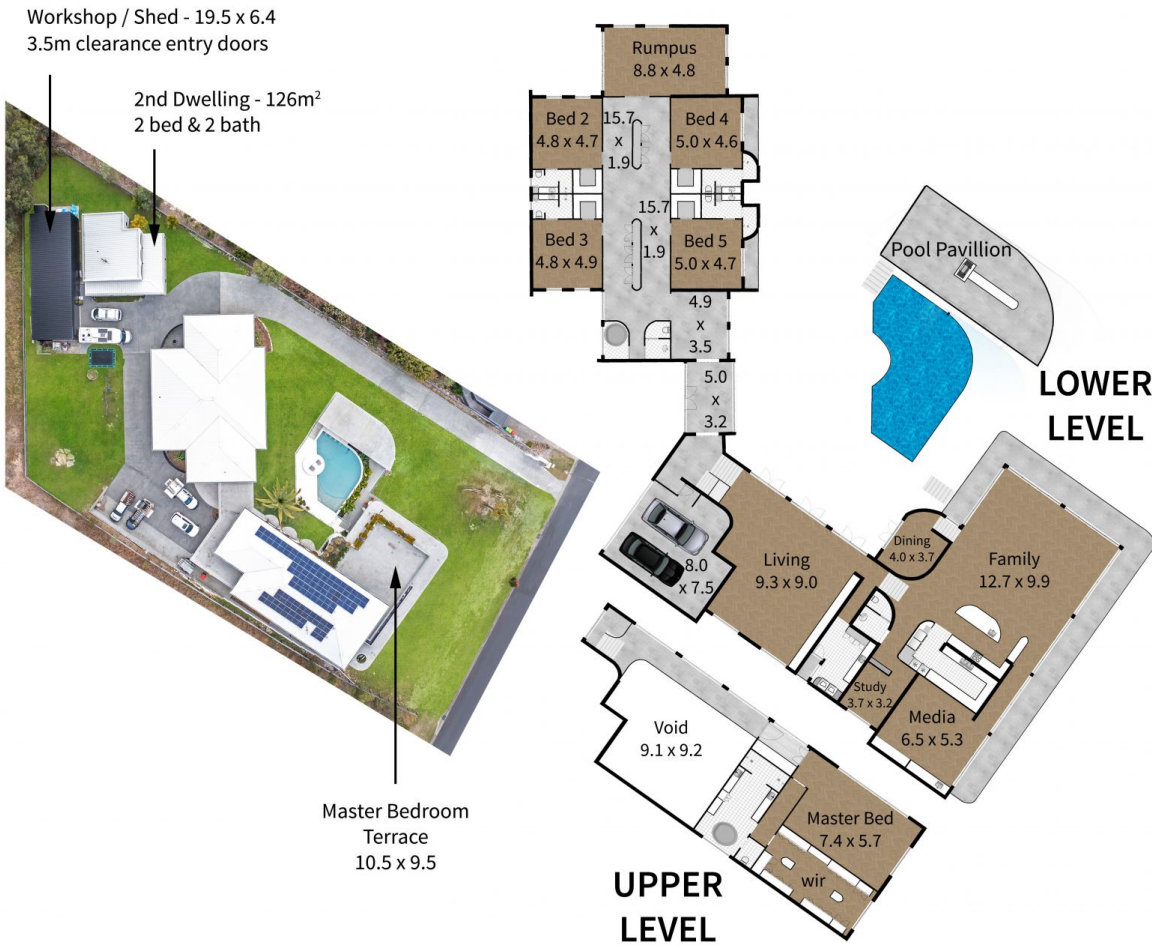

amir prestige

15 Abbey Ridge Road Reedy Creek QLD

7 🏠 8 🚗 4 🚗

La Dolce Vita is what so many aspire to and at "Villa Casa", your taste of the good life awaits with this architectural icon. Unique and unrivalled in every aspect, discover 1096m² of brand new Luxe Mediterranean perfection that is simply without comparison. The award-winning custom creation of Tidal Constructions and Reece Keil Design, it's suspended across an elevated 4,497m² block and draped in spectacular 180-degree coastline views.

Showcased by an intriguing mix of clean lines and softening curves, its restrained palette fuses lime-rendered walls with romantic arches and rich chevron-pattern timber floors. A light, bright, textural triumph, it includes a gourmet kitchen with a showstopping half-moon island bench in white dolomite marble that flows into the sun-lit living zone. Relax here, in the games room or sun-soaked lounge room with gas fireplace, gazing across at the epic panoramas.

15 Abbey Ridge Road
Reedy Creek

Main Residence

Land Area
4497m²

Internal Area
881m²

External Covered Area
221m²
Total Area 1096m²

5 Bedrooms
5 Living
1 Study
6 Bathrooms
2 Car

All information contained herein is intended as a guide only. Layout dimensions are approximate only. No representations or warranties of any nature are given and any interested parties should rely upon their own enquiries.