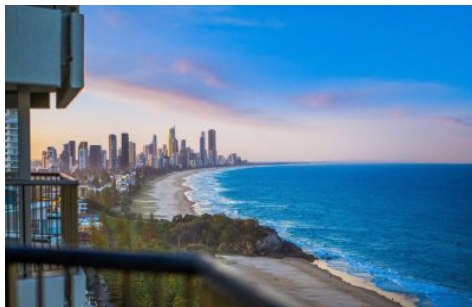

amir prestige

50/146 The Esplanade Burleigh Heads QLD

7 4 2

Inspections strictly by appointment. Please register by reaching out to the agents.

Perched high above the renowned Burleigh coastline and facing patrolled beaches, this four-level penthouse epitomizes the quintessential beachfront lifestyle. Offering unparalleled 360-degree views that encompass the expansive 496m2 floorplan, this residence provides a panorama stretching from Coolangatta to the city skyline, enveloping the shimmering ocean and verdant hinterland to create an enviable and picturesque backdrop.