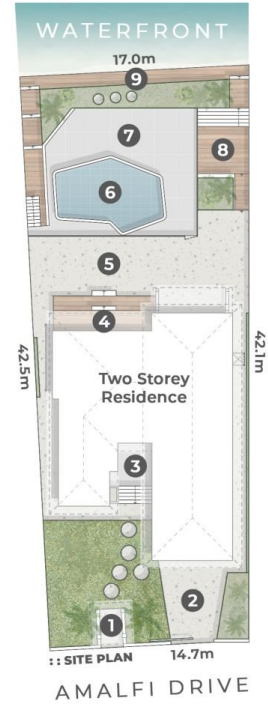

1. **LEGEND**
1. Gatehouse
  2. Secure Driveway Parking
  3. Entry Terrace
  4. Covered Deck
  5. Open-Air Terrace
  6. Swimming Pool
  7. Poolside Terrace
  8. Sun Deck
  9. Waterfront Deck