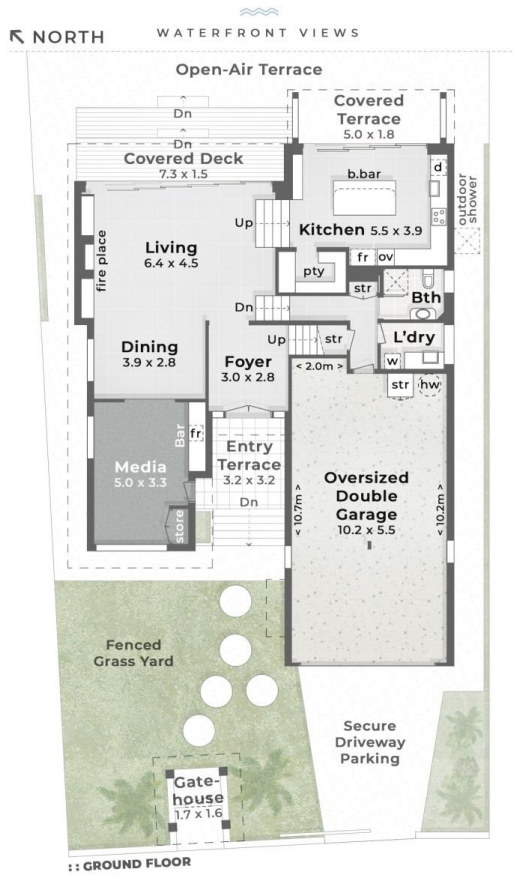

1. **LEGEND**
1. Gatehouse
  2. Secure Driveway Parking
  3. Entry Terrace
  4. Covered Deck
  5. Open-Air Terrace
  6. Swimming Pool
  7. Poolside Terrace
  8. Sun Deck
  9. Waterfront Deck

amir prestige

Amir Mian 0401 470 499

6 Amalfi Drive
SURFERS PARADISE

Internal 298m² | Covered External Areas & Entry Terrace 54m² | **Total 352m²**

685m² 3 Bed + Media + Study Nook 3 Bath 2+ Car + Off-Street

Under-Pool Store 22m²

pdc.