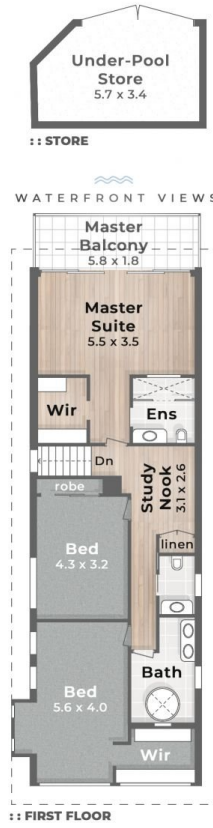

1. **LEGEND**
1. Gatehouse
  2. Secure Driveway Parking
  3. Entry Terrace
  4. Covered Deck
  5. Open-Air Terrace
  6. Swimming Pool
  7. Poolside Terrace
  8. Sun Deck
  9. Waterfront Deck

amir prestige

Amir Mian 0401 470 499

6 Amalfi Drive
SURFERS PARADISE

Internal 298m² | Covered External Areas & Entry Terrace 54m² | **Total 352m²**

685m² 3 Bed + Media + Study Nook 3 Bath 2+ Car + Off-Street

Under-Pool Store 22m²

pdc.