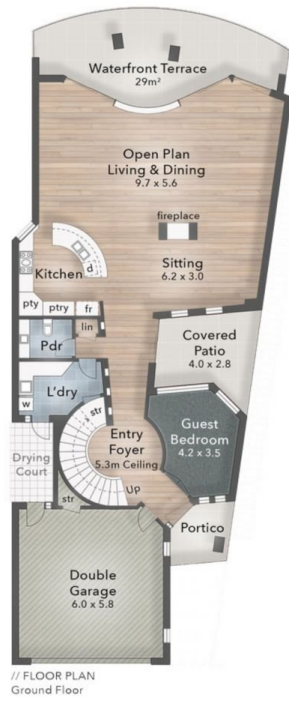

Price : Guide on request
Land Size : 444 sqm
View : <https://www.amirprestige.com.au/sale/qld/gold-coast/helensvale/residential/house/8099616>

Mitch Booth
07 5501 4600

MITCH BOOTH 0406 353 437

Whilst Amir Prestige Property Agents have made every attempt to ensure the accuracy of all measurements of this floor plan, Amir Prestige take no responsibility for any errors, omissions, or mis-statement. This plan is for illustrative purposes only.