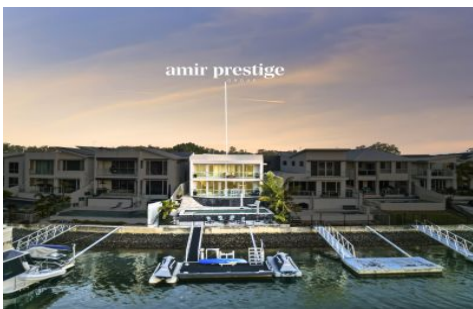

amir prestige

10 Onshore Place Helensvale QLD

4 🏠 3 🚗 2 🚗

Welcome to 10 Onshore Place an exciting opportunity to experience the pinnacle of luxury living with this architecturally designed masterpiece, nestled in the prestigious River Links Estate. This home seamlessly combines almost no maintenance, and timeless elegance with high-end design, offering an unparalleled lifestyle in a sought-after location.

Architectural Brilliance: Custom-designed for sophisticated living, this home showcases a stunning open-plan layout with contemporary style and impeccable craftsmanship. The north-facing orientation ensures abundant natural light, while the grand entry, accentuated by an elegantly curved staircase, makes a memorable first impression. Stone benchtops throughout enhance the home's luxurious ambiance.