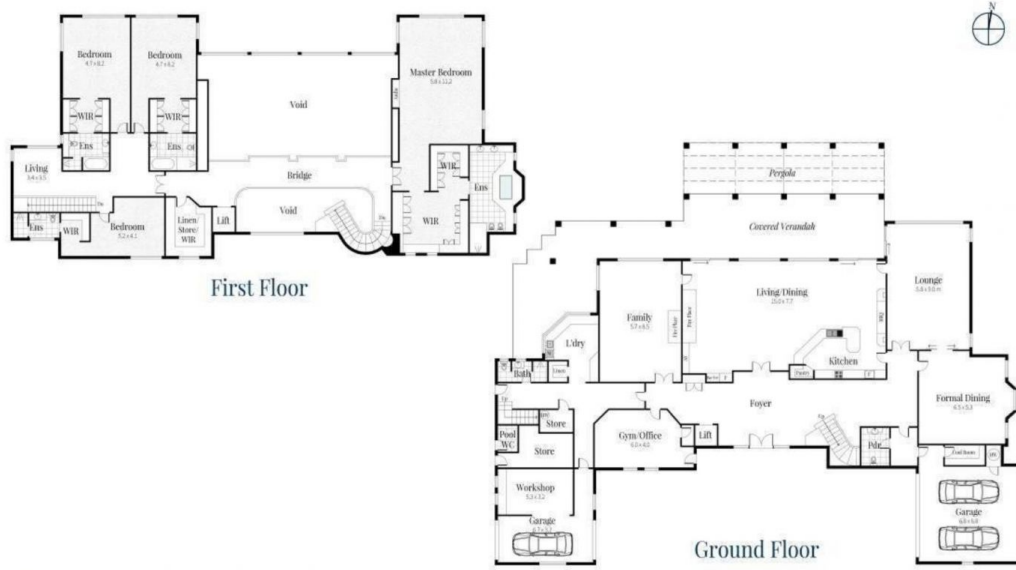

Mitch Booth
07 5501 4600

MITCH BOOTH 0406 353 437

Whilst Amir Prestige Property Agents have made every attempt to ensure the accuracy of all measurements of this floor plan, Amir Prestige take no responsibility for any errors, omissions, or mis-statement. This plan is for illustrative purposes only.

amir prestige