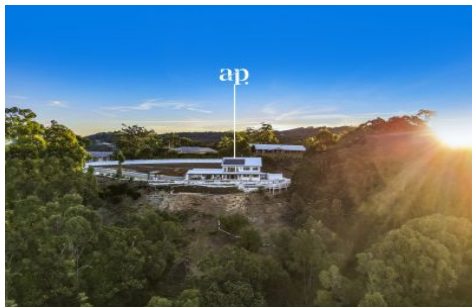

amir prestige

13 Earle Court Tallai QLD

4 🏠 4 🚗 6 🚗

Exquisite Two-Storey Haven with Panoramic Gold Coast Views on 1.08 Hectares

Perched high on one of Tallai's most prestigious ridges, this recently renovated two-storey home offers unrivaled views of the Gold Coast, providing a truly spectacular living experience. Situated on a sprawling 1.08-hectare (2.67-acre) block surrounded by lush greenery, this property exudes serenity and privacy, creating the perfect tranquil retreat.