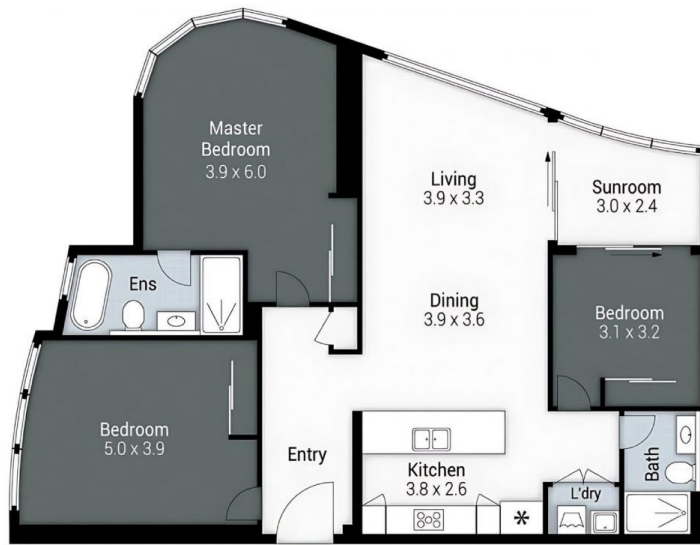

amir prestige

7103/88 The Esplanade Surfers Paradise QLD

3 🛏 2 🚿 2 🚗

Experience the pinnacle of luxury living in this extraordinary apartment perched high in the prestigious Meriton building on The Esplanade, Surfers Paradise. Rising 76 storeys against the iconic Gold Coast skyline, this is one of Australia's tallest and most renowned beachfront towers. With sweeping views of the endless blue Pacific and the breath-taking Gold Coast skyline, this residence on the 71st Floor is designed for those who crave an exceptional lifestyle in an iconic location.

From the moment you step inside, you're greeted with uninterrupted vistas stretching up and down the coastline. The expansive open-plan living and dining area is perfectly oriented to embrace these magnificent views, with floor-to-ceiling glass leading to an enclosed sunroom. This versatile space allows you to savor the cooling sea breezes and panoramic scenery, whether you're hosting guests,

Price : SELLING NOW!
Building Size : 166 sqm
View : <https://www.amirprestige.com.au/sale/ql/gold-coast/surfers-paradise/residential/unit/8106479>

Paulette Koriacos
07 5555 1600

Jasmeen Bajwa
(07) 5555 1600

*Whilst Amir Prestige Property Agents have made every attempt to ensure the accuracy of all measurements of this floor plan, Amir Prestige take no responsibility for any errors, omissions, or mis-statement. This plan is for illustrative purposes only.