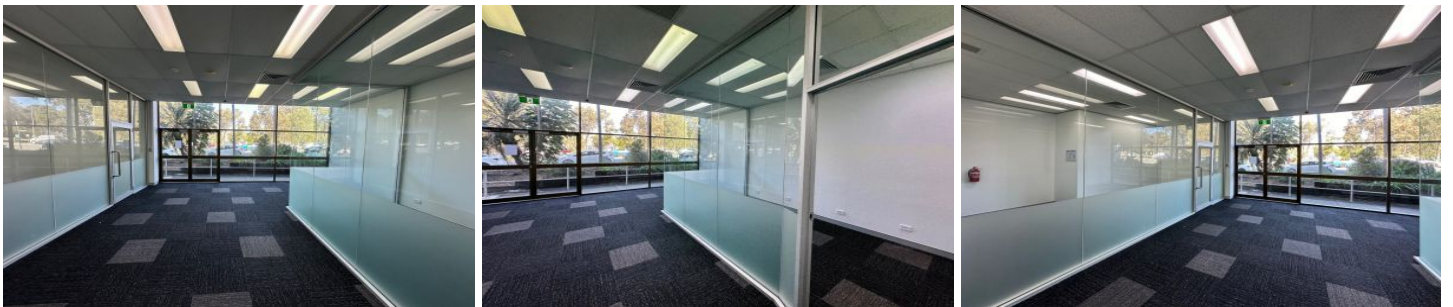

amir prestige

207 Currumburra Road Ashmore QLD

Ashmore Commercial Centre is ideally located minutes drive to the M1 and opposite Ashmore City. Recently upgraded with lift access to all floors this suits a multitude of businesses.

Current Suites available:

- 329m² - Ground Floor
- 95m² - Level 1
- 169m² - Level 2
- 85m² - Level 2

Building Features:

- Onsite parking
- NBN connection

Type : Offices

Price : Rent from \$300 p/m² + GST pa